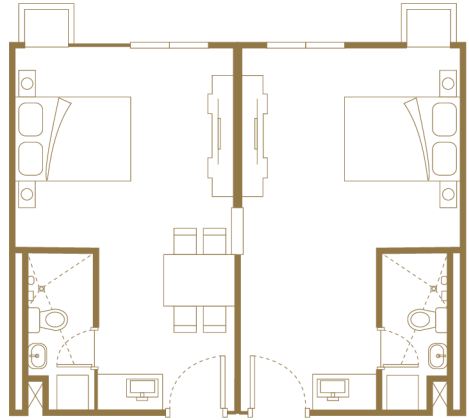

AMENITIES

Social Pavilion
Lounge Pool
Pet Park
Fitness Gym
Reading Nook

Sky Rose Garden Paradise
Complimentary Bicycle Access
Dear Joe with Open Area
Jogging Path

UNIT LAYOUTS

24 sqm 1 BR Studio Unit

48 sqm Combined Studio Unit