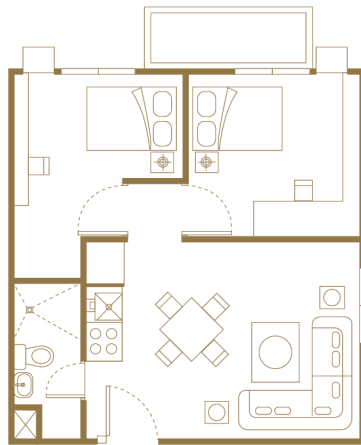

44 sqm. 2 BR Unit