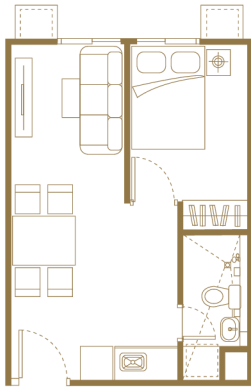

AMENITIES

Social Pavilion
Lounge Pool
Pet Park
Fitness Gym
Reading Nook

Sky Rose Garden Paradise
Complimentary Bicycle Access
Dear Joe with Open Area
Jogging Path

UNIT LAYOUTS

24 sqm 1 BR Studio Unit

48 sqm Combined Studio Unit