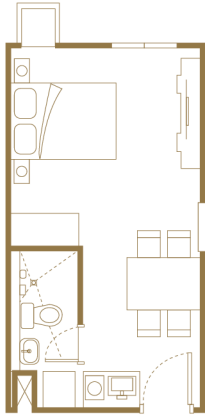

AMENITIES

Social Pavilion
Lounge Pool
Pet Park
Fitness Gym
Reading Nook

Sky Rose Garden Paradise
Complimentary Bicycle Access
Dear Joe with Open Area
Jogging Path

UNIT LAYOUTS

24 sqm 1 BR Studio Unit

48 sqm Combined Studio Unit