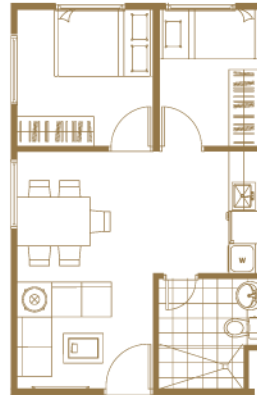

40 sqm. 2 BR Unit