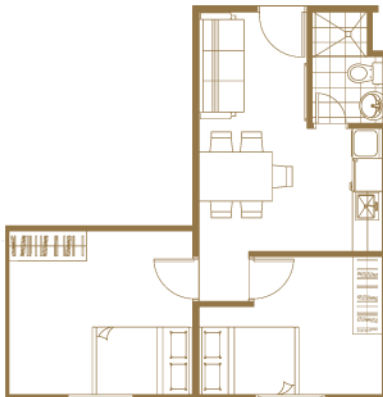

40 sqm. 2 BR Unit