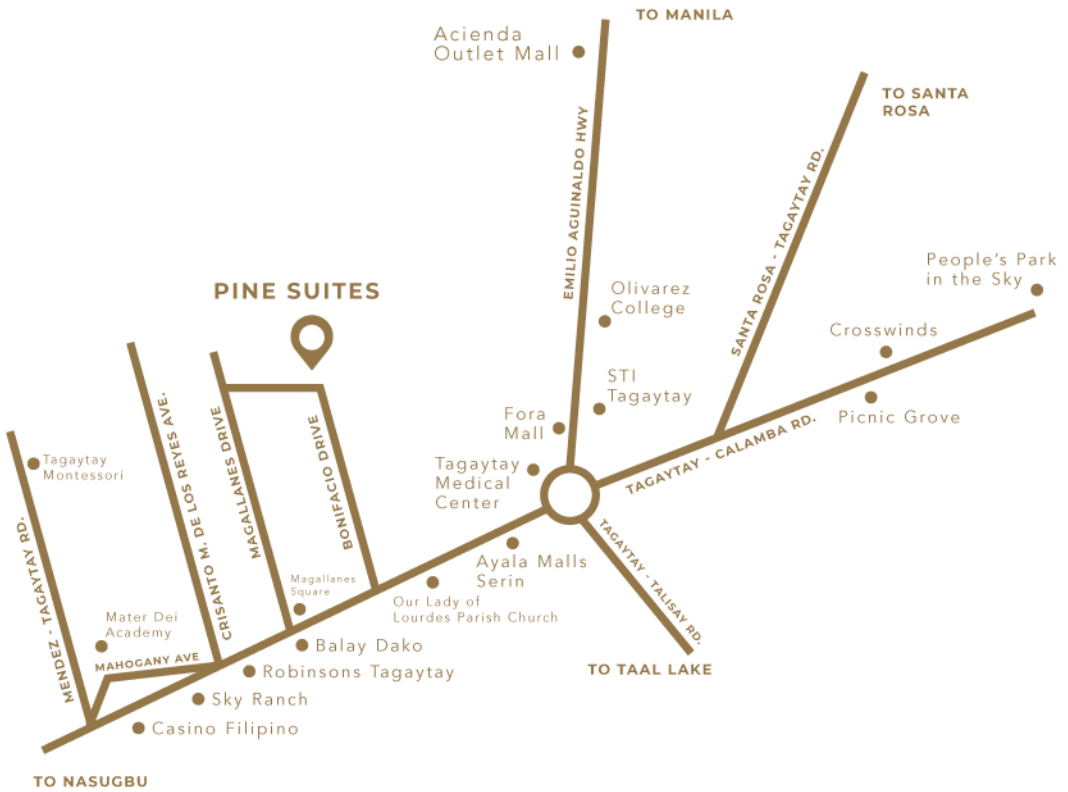

Bonifacio Drive, Tagaytay City

LANDMARKS

Lifestyle Centers

Ayala Malls Serin
Foral Malls by Filinvest
Robinsong Tagaytay
Acienda Designer Outlet

Schools

Olivarez College
STI Tagaytay
Tagaytay Montessori
Mater Dei Academy

Hospital

Tagaytay Medical Center
Tagaytay Hospital

Other Landmarks

Skyranch Tagaytay
Taal Vista Hotel
Our Lady of Lourdes Parish Church
Balay Dako
Leslie's Restaurant
Mahogany Beef Market
Casino Filipino