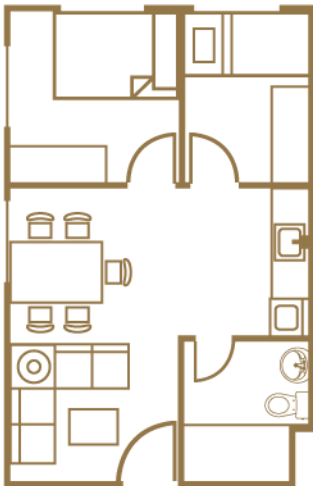

AMENITIES

Clubhouse
Fitness Gym
Swimming Pool

Kids Play Area
Function Hall

UNIT LAYOUTS

Studio 21.04 sqm.
(Building 3)

Studio 23.79 sqm. w/ Balcony
(Building 2 & 3)

2 BR 47.58 sqm.
w/ Balcony (Building 2 & 3)

2 BR 48.38 sqm.
w/ Balcony (Building 1)

2 BR 51.79 sqm.
w/ Balcony (Building 1)

Bonifacio Drive, Tagaytay City

LANDMARKS

Lifestyle Centers

Ayala Malls Serin
 Foral Malls by Filinvest
 Robinsong Tagaytay
 Acienda Designer Outlet